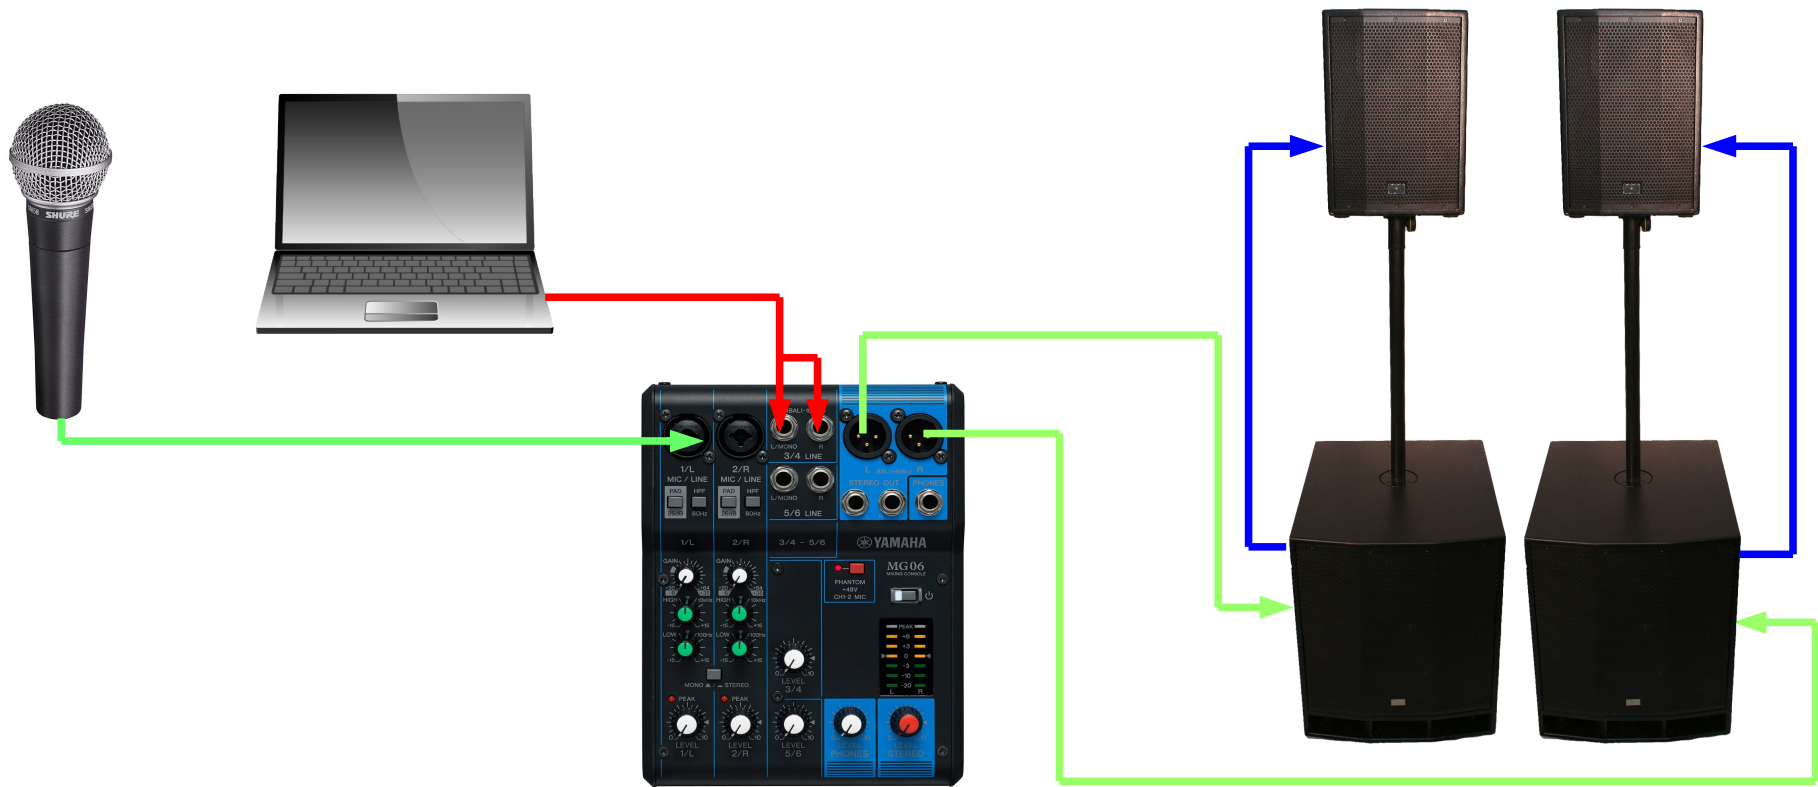

SLV-EVENTSUPPORT

Sound-Light-Video-Zeltsysteme-DJ

Adapter

XLR

Speakon

Strom