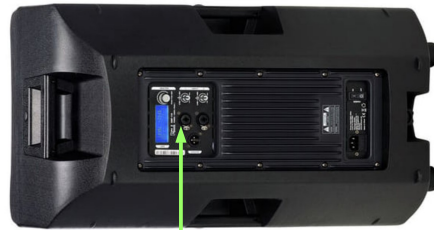

## Sound-Light-Video-Zeltsysteme-DJ

Monitor

Monitor

Adapter

XLR

Speakon

Strom